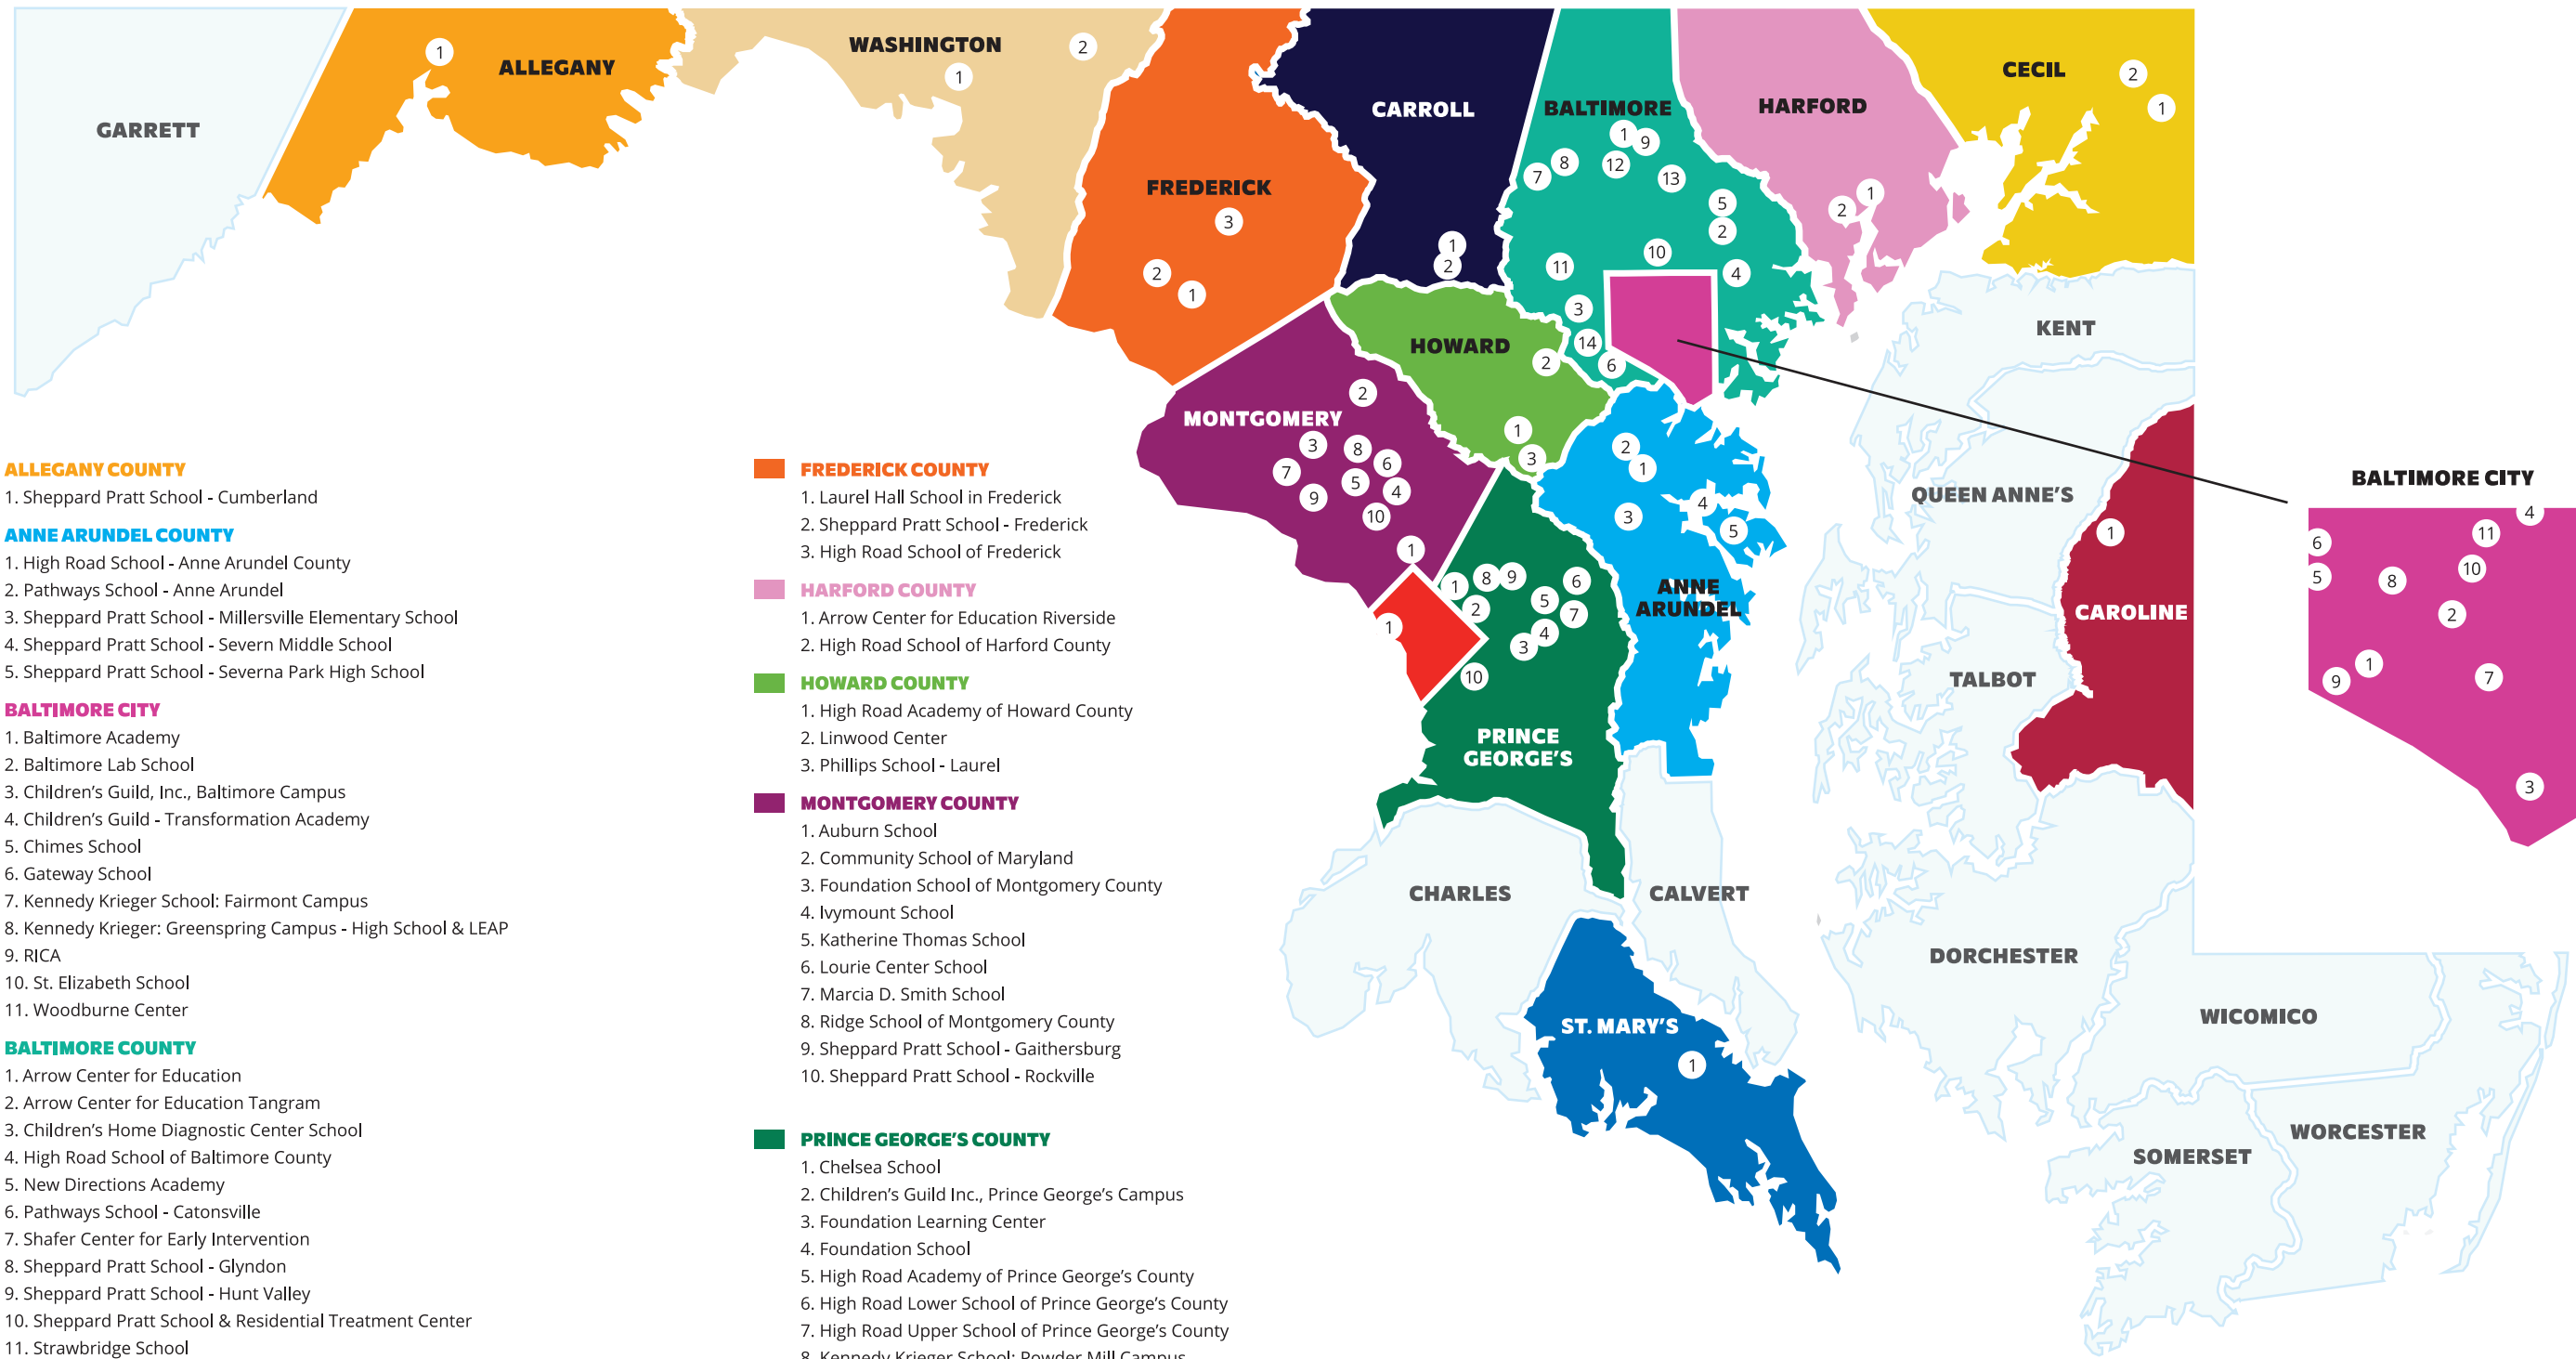

# Inspiring Dreams, Changing Lives

Member Schools  
**2024-25**  
**LOCATOR MAP**

Maryland Association of Nonpublic  
Special Education Facilities

[MANSEF.org](http://MANSEF.org)

**ALLEGANY COUNTY**

- 1. Sheppard Pratt School - Cumberland

**ANNE ARUNDEL COUNTY**

- 1. High Road School - Anne Arundel County
- 2. Pathways School - Anne Arundel
- 3. Sheppard Pratt School - Millersville Elementary School
- 4. Sheppard Pratt School - Severn Middle School
- 5. Sheppard Pratt School - Severna Park High School

**BALTIMORE CITY**

- 1. Baltimore Academy
- 2. Baltimore Lab School
- 3. Children's Guild, Inc., Baltimore Campus
- 4. Children's Guild - Transformation Academy
- 5. Chimes School
- 6. Gateway School
- 7. Kennedy Krieger School: Fairmont Campus
- 8. Kennedy Krieger: Greenspring Campus - High School & LEAP
- 9. RICA
- 10. St. Elizabeth School
- 11. Woodburne Center

**PRINCE GEORGE'S COUNTY**

- 1. Chelsea School
- 2. Children's Guild Inc., Prince George's Campus
- 3. Foundation Learning Center
- 4. Foundation School
- 5. High Road Academy of Prince George's County
- 6. High Road Lower School of Prince George's County
- 7. High Road Upper School of Prince George's County
- 8. Kennedy Krieger School: Powder Mill Campus
- 9. Pathways School - Edgewood
- 10. Sheppard Pratt School - Lanham